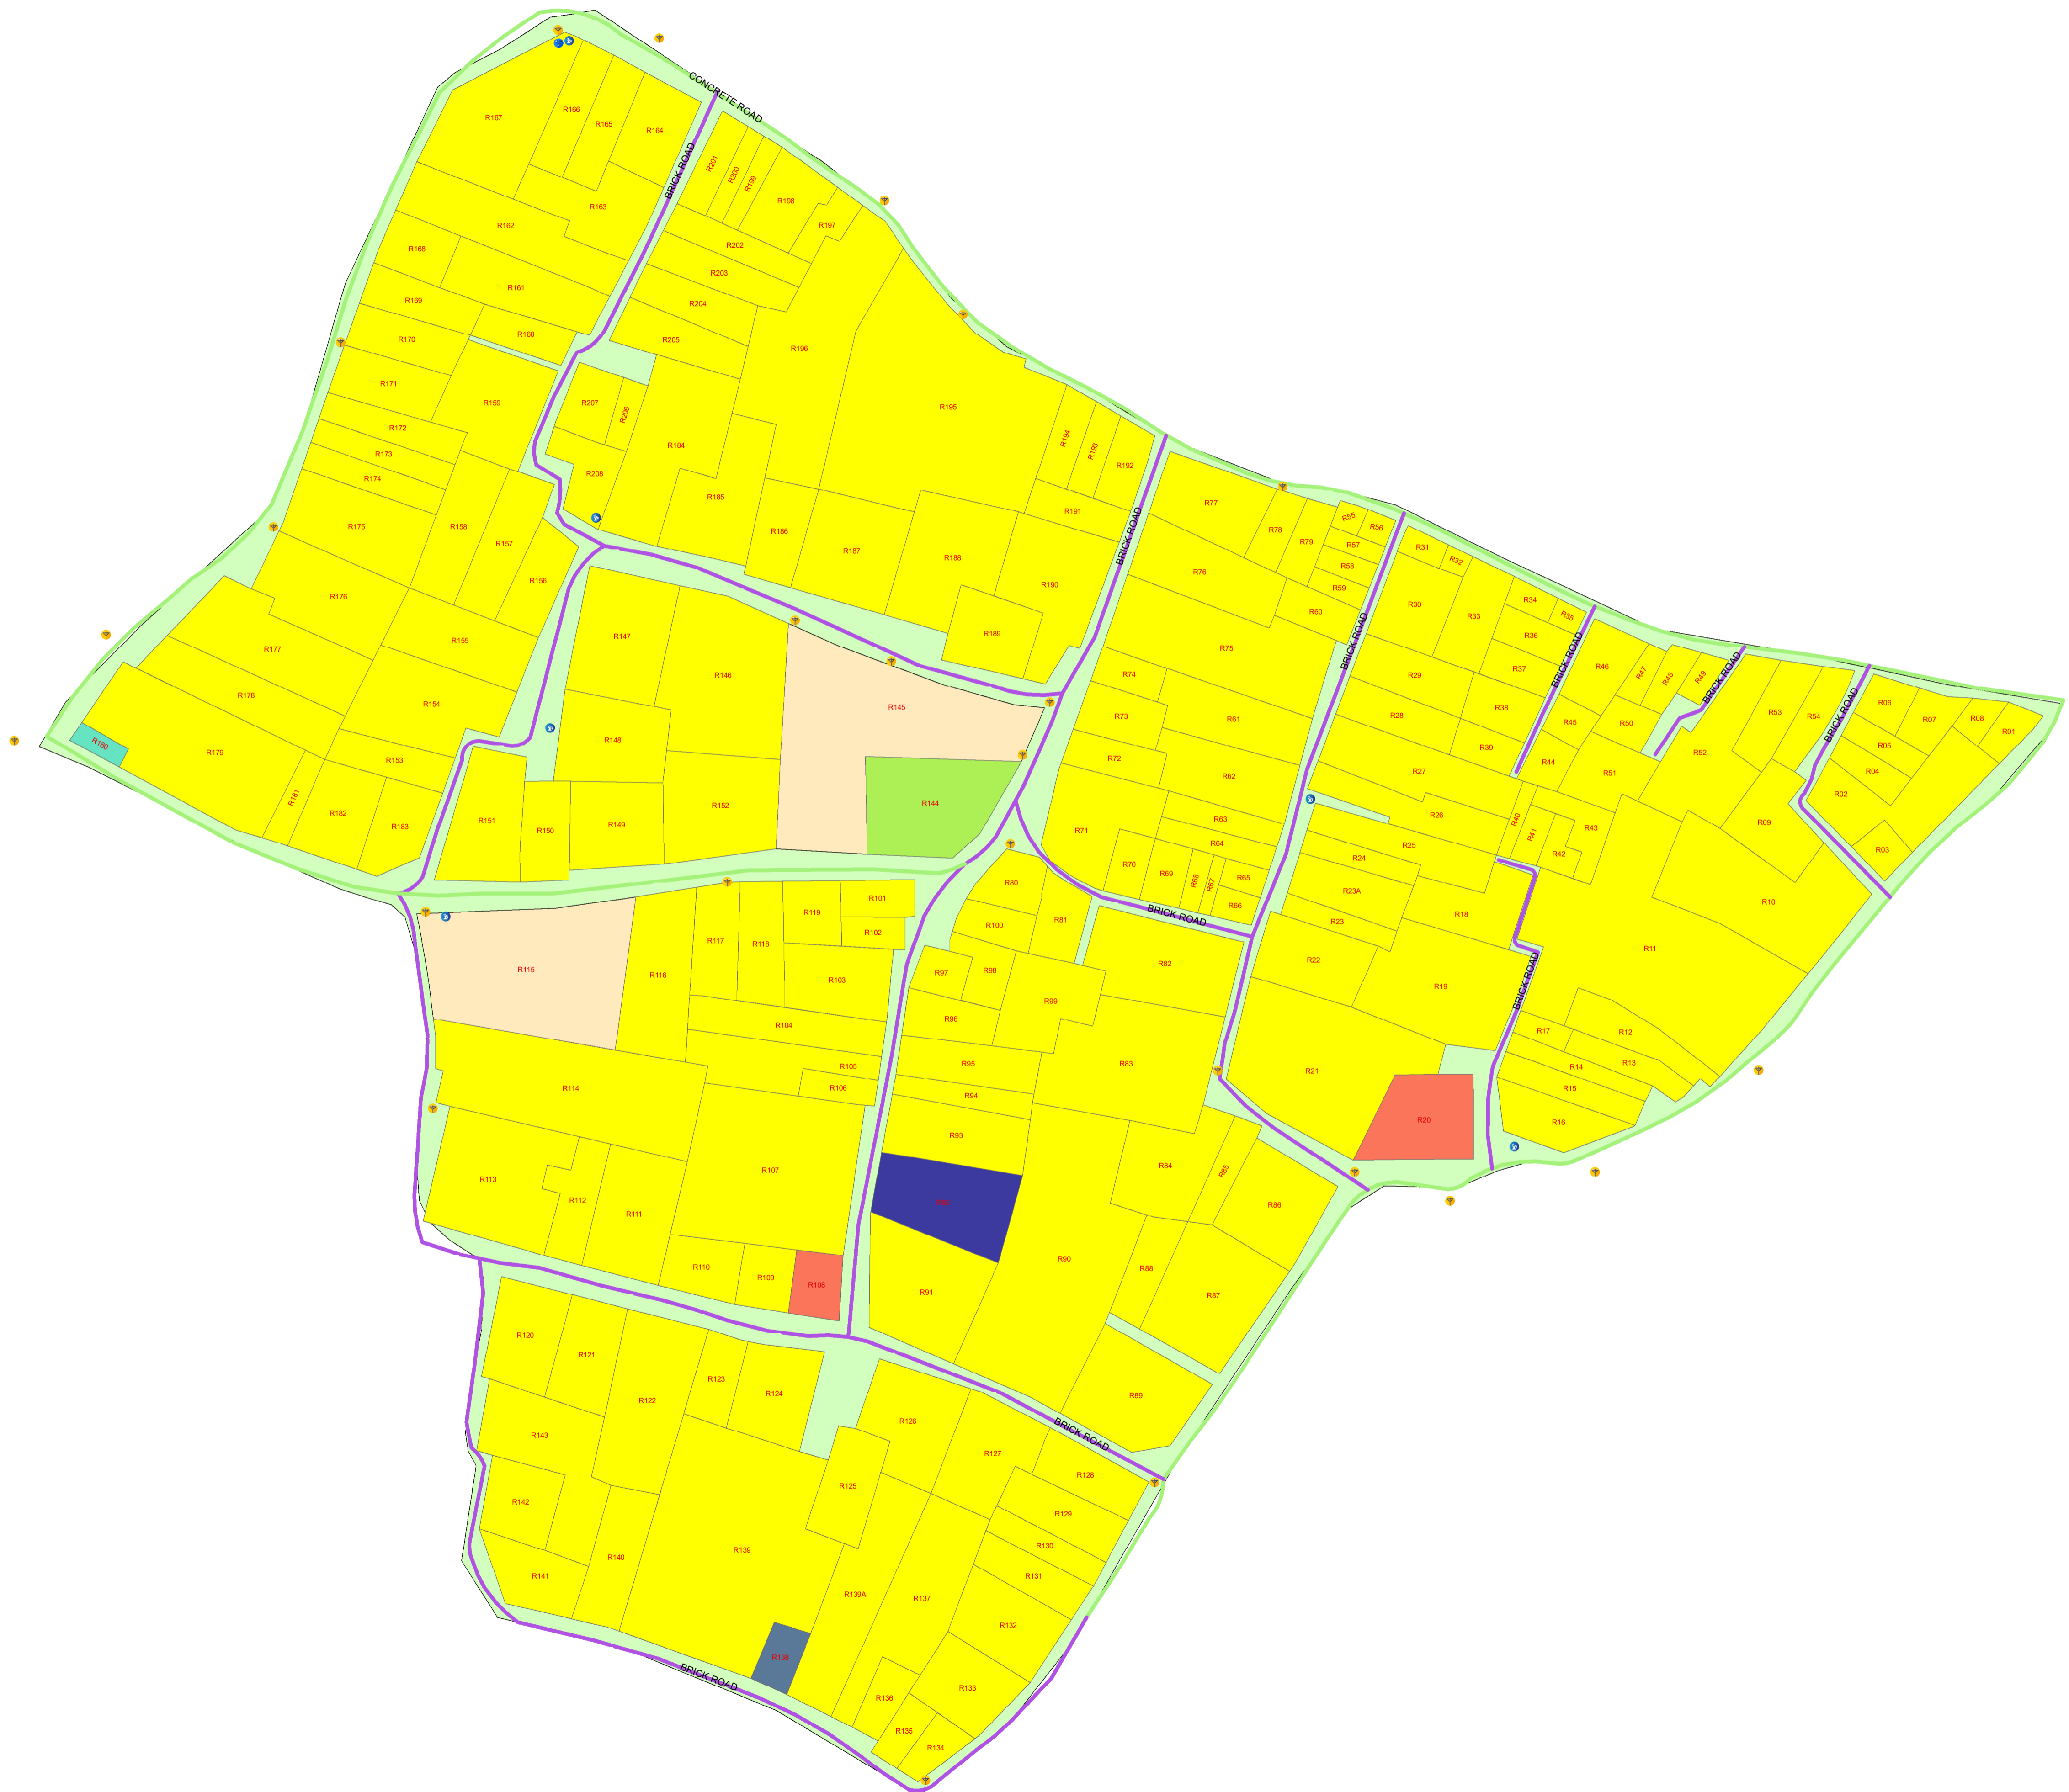

NAGAR PANCHAYAT SALON RAEBARELI U.P.(WARD-15)

81°27'20"E

Legend

FEATURE

ELECTRIC POLE

HAND PUMP

STREET LIGHT

NAME

OPEN PLOT

TUBE WELL

81°27'20"E

MAP PROVIDED BY-
ASSIGN TECHNOLOGY
PVT. LTD.