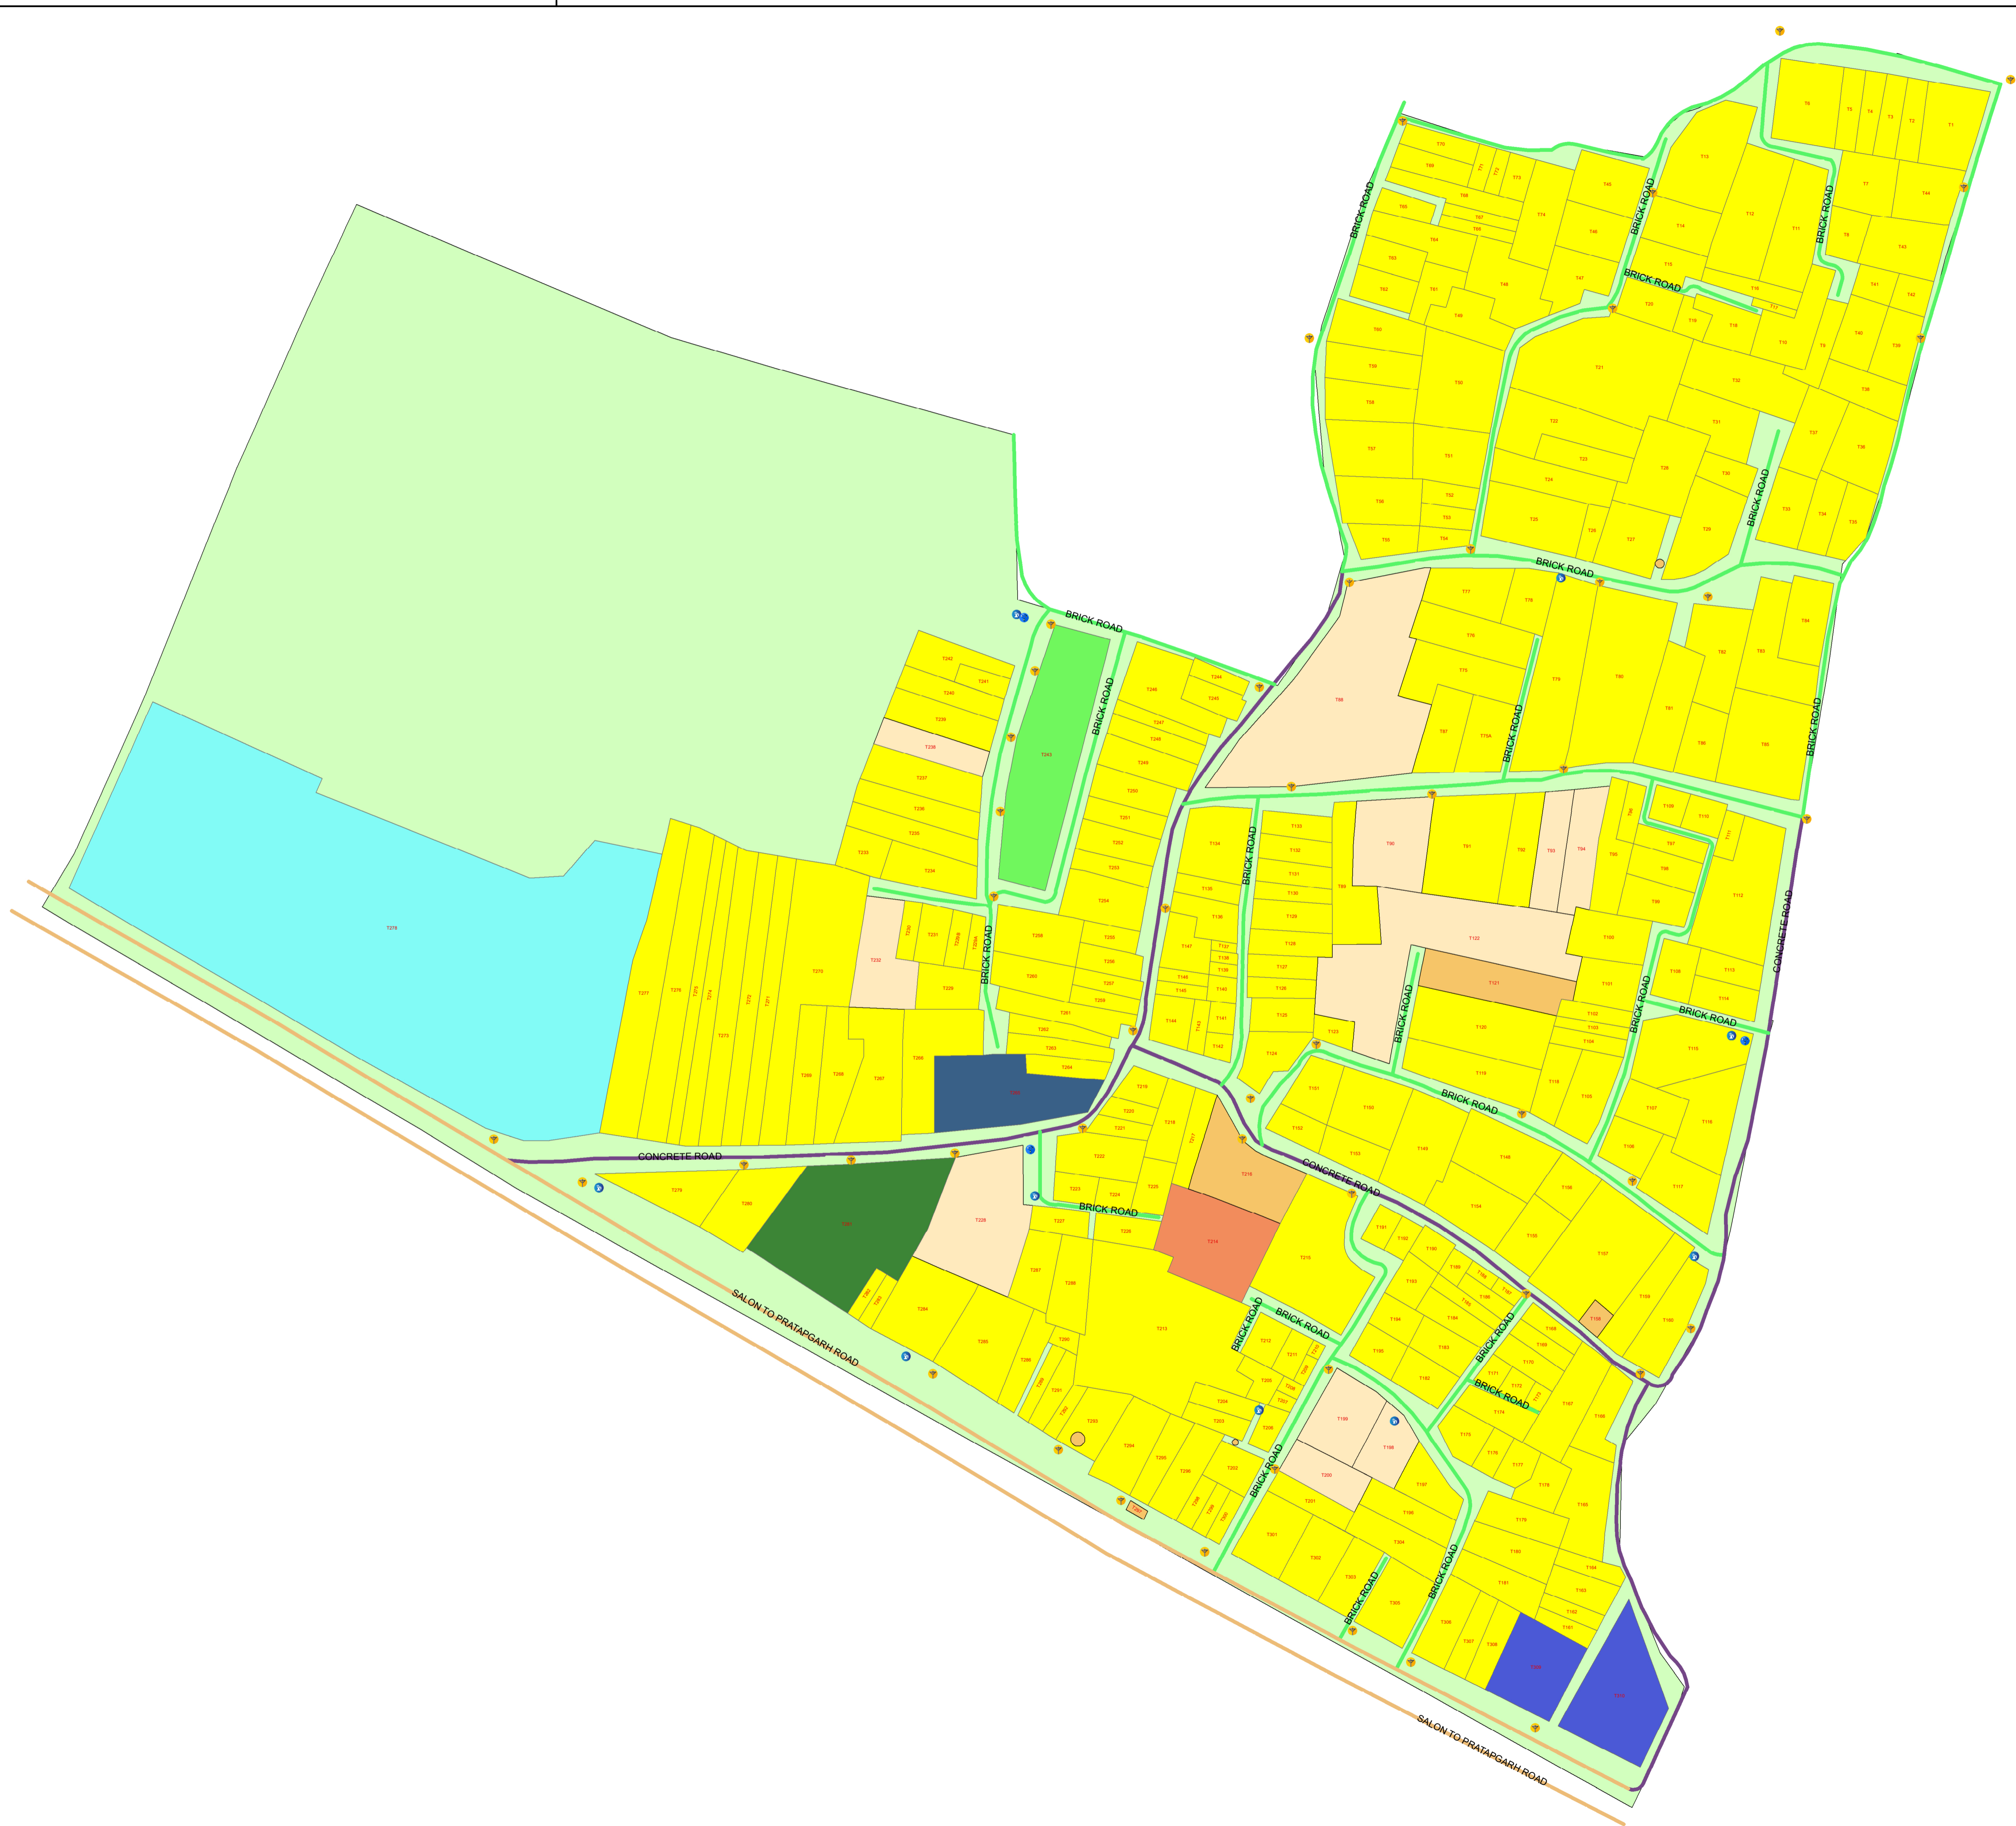

TELEPHONE TOWER

TEMPLE

WELL

81°27'0"E

MAP PROVIDED BY-  
ASSIGN TECHNOLOGY  
PVT. LTD.