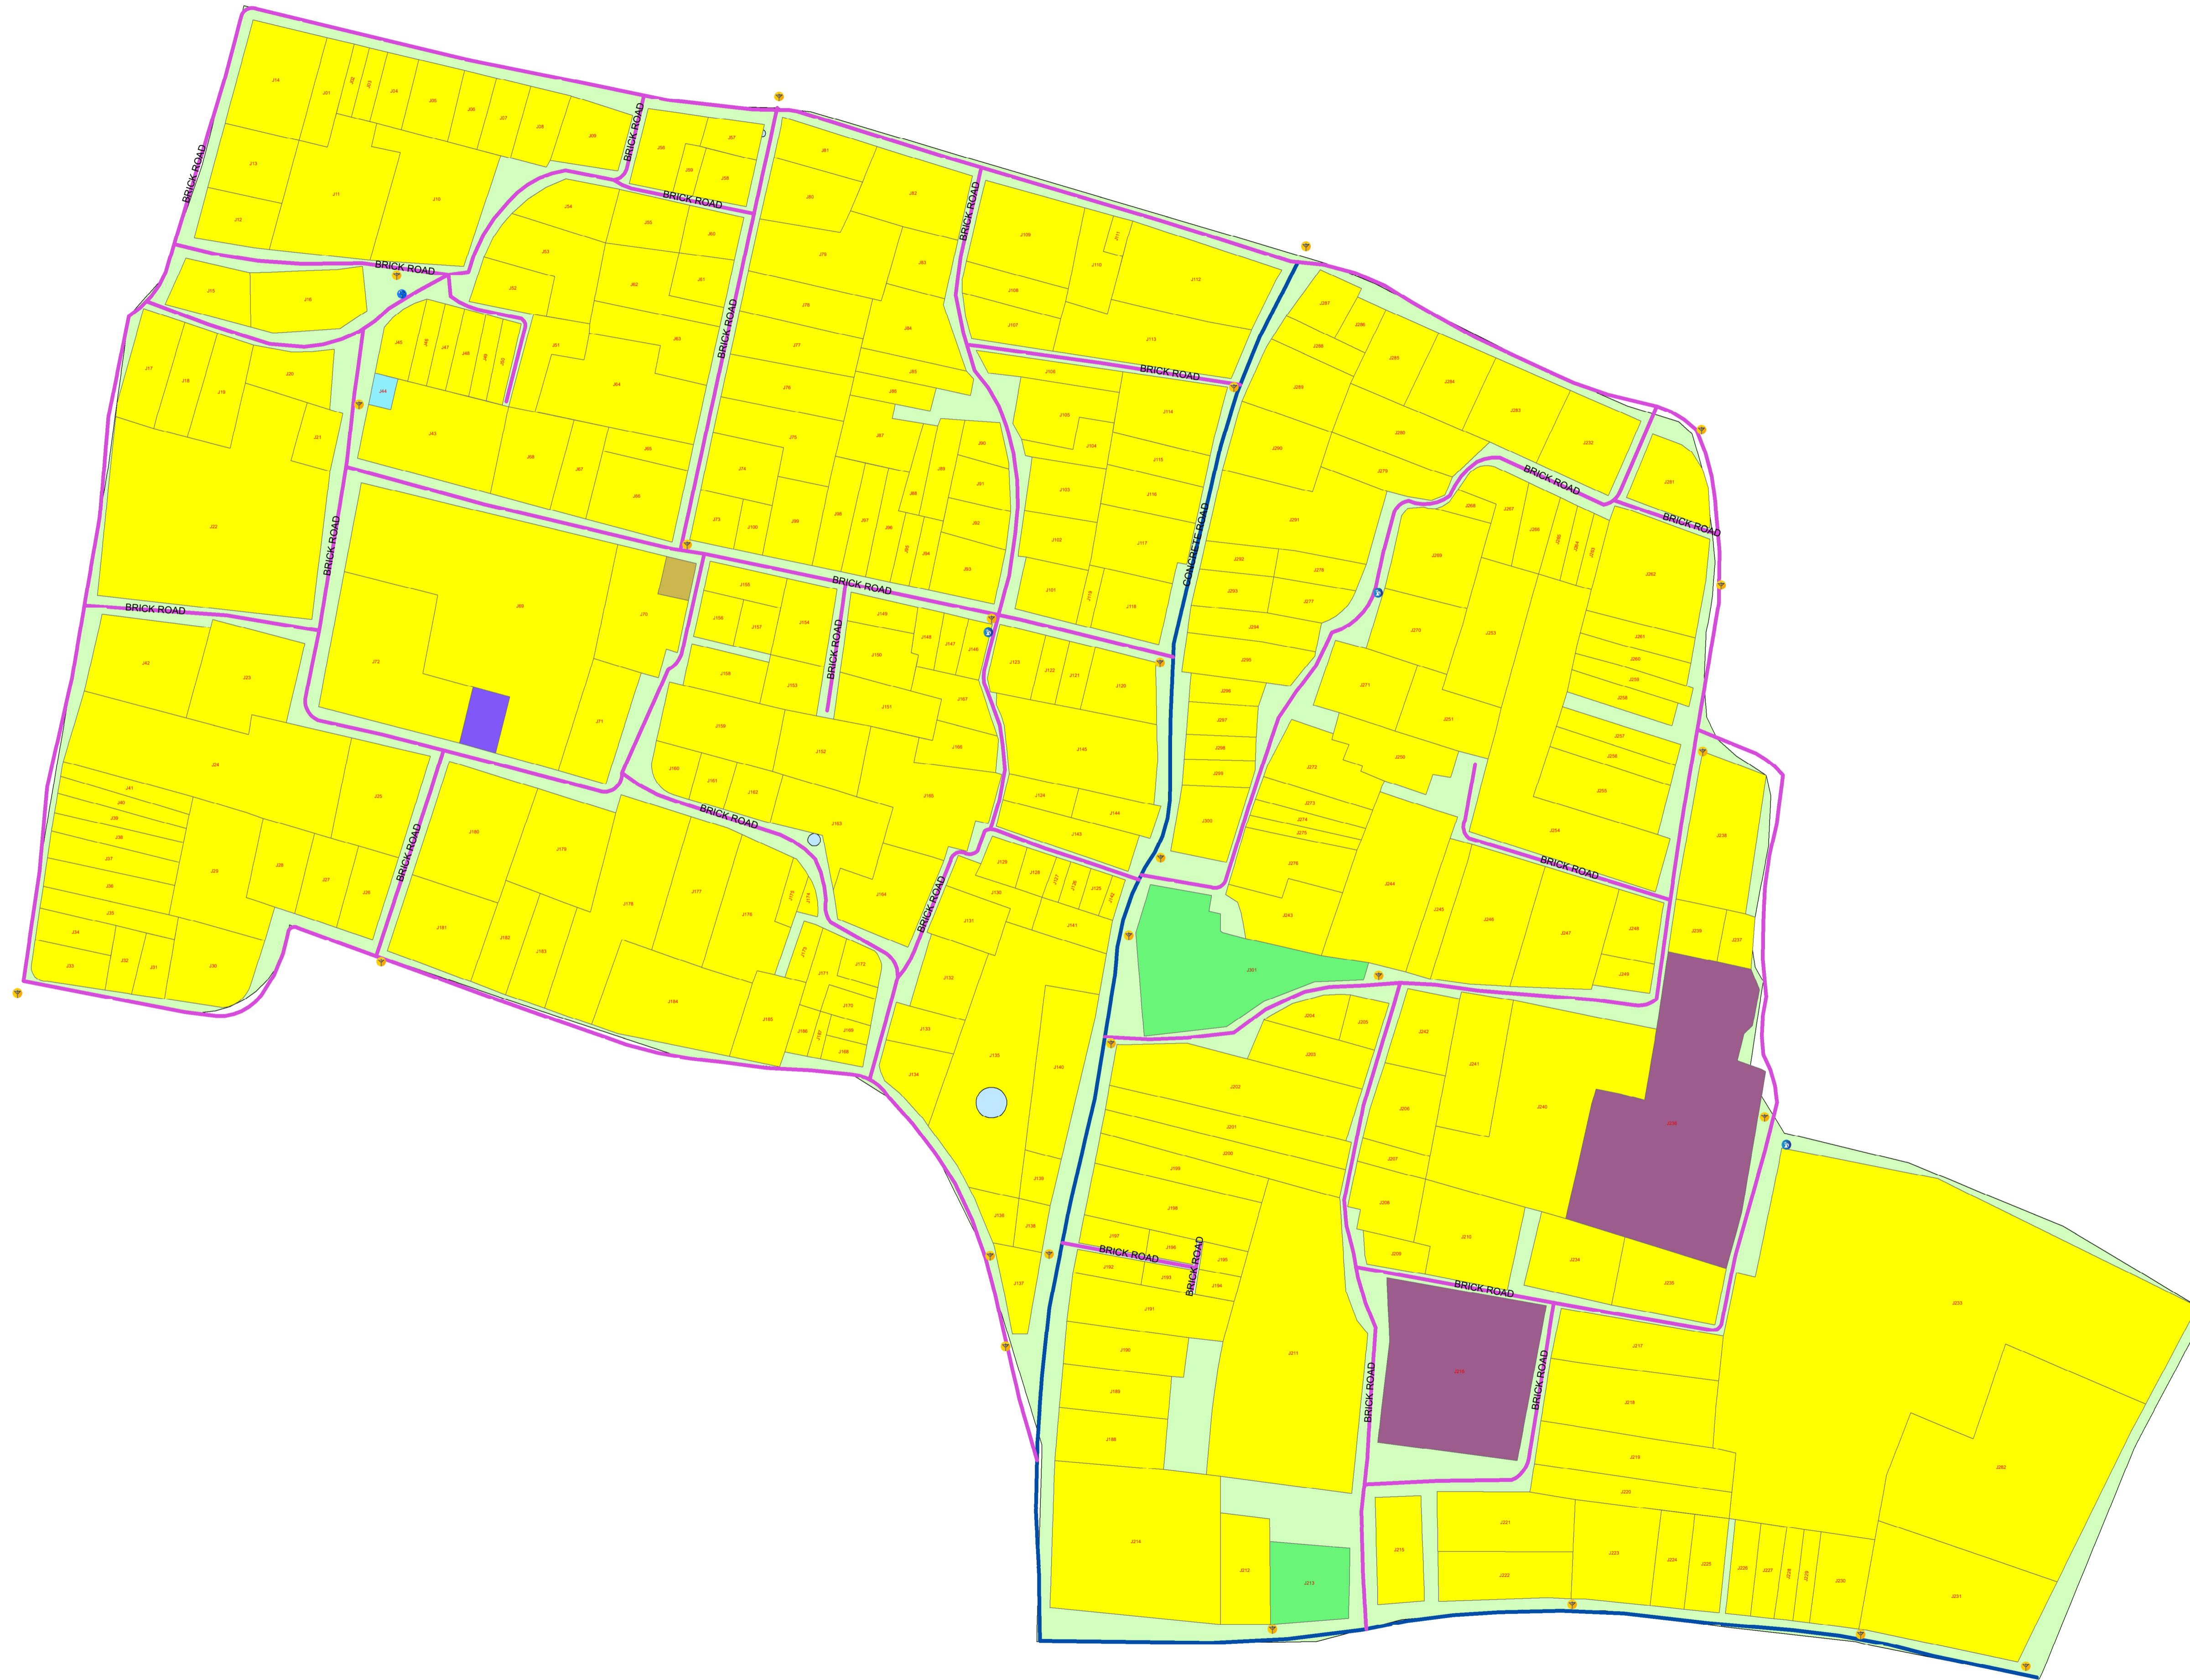

NAGAR PANCHAYAT SALON RAEBARELI U.P.(WARD-13)

81°27'20"E

Legend

FEATURE

ELECTRIC POLE

HAND PUMP

STREET LIGHT

NAME

BRICK ROAD

CONCRETE ROAD

REMARK

BUILDING

IMAMBADA

MAZAR

MOSQUE

PETROL PUMP

TEMPLE

WELL

MAP PROVIDED BY-
ASSIGN TECHNOLOGY
PVT. LTD.

81°27'20"E