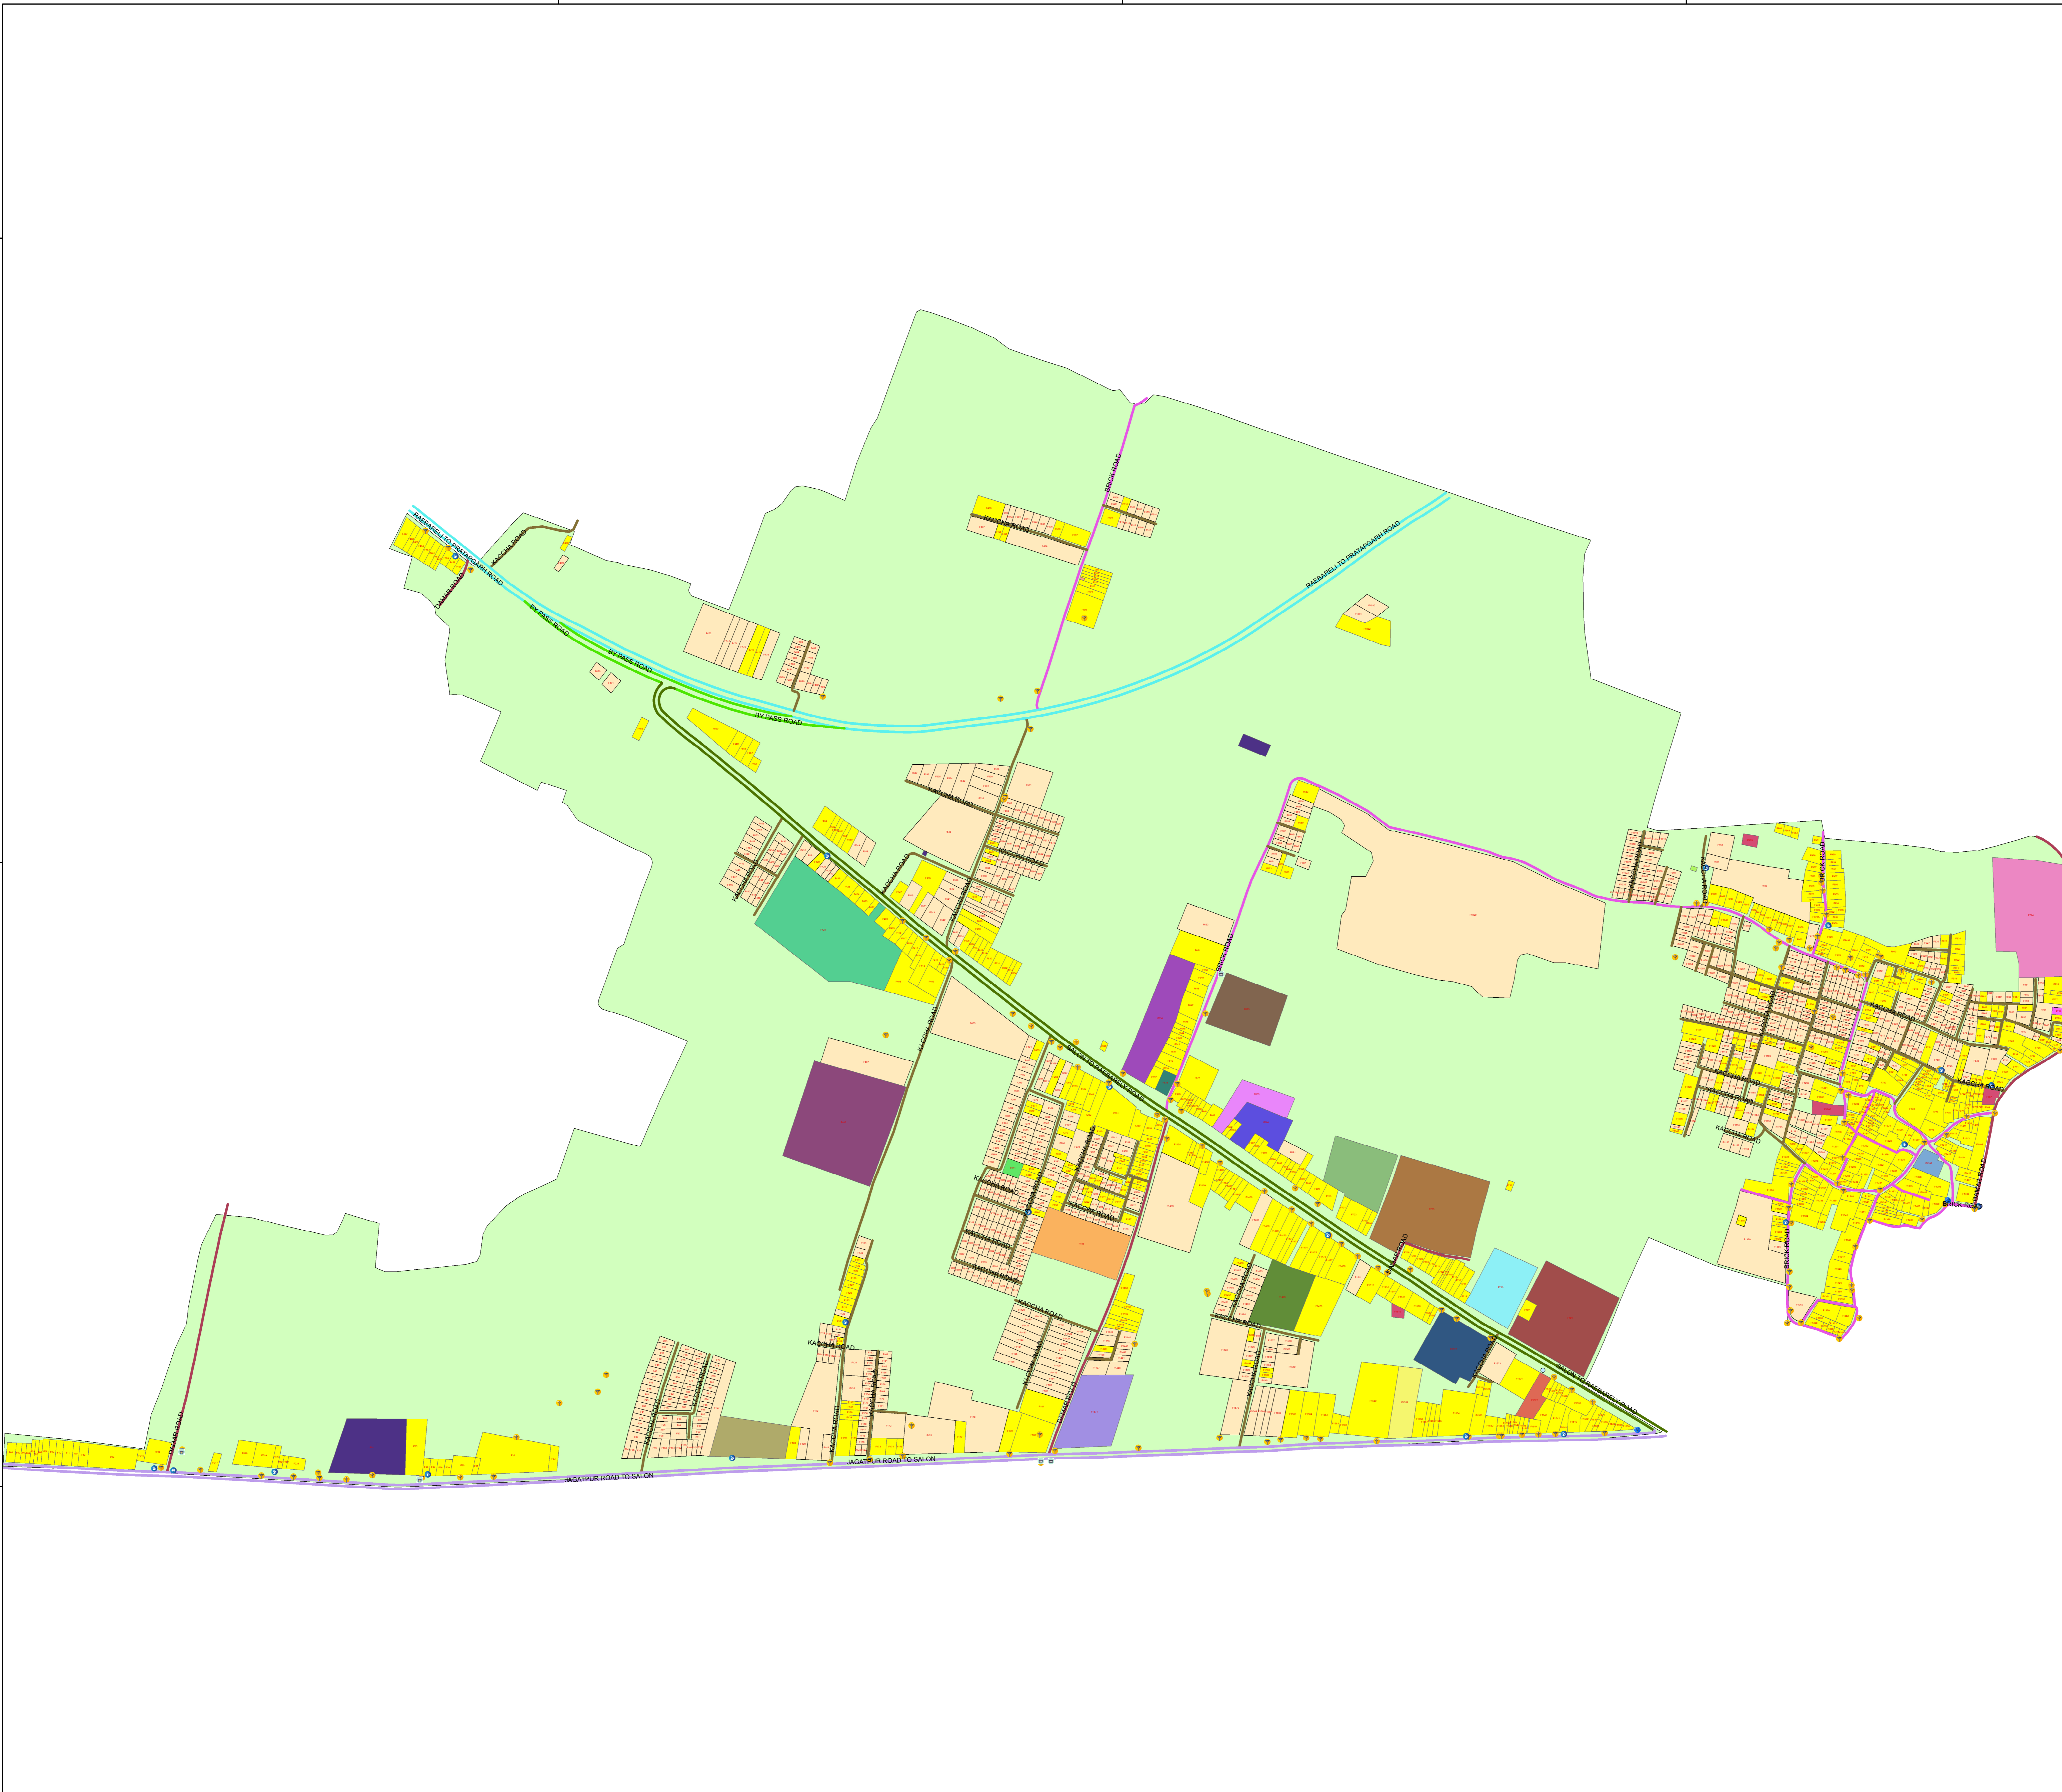

NAGAR PANCHAYAT SALON RAEBARELI U.P.(WARD-08)

81°26'20"E

81°26'40"E

81°27'0"E

26°2'20"N

26°2'0"N

26°1'40"N

81°26'0"E

81°26'20"E

81°26'40"E

81°27'0"E

26°2'20"N

26°2'0"N

26°1'40"N

Legend

FEATURE	
	ELECTRIC POLE
	HAND PUMP
	PULL
	STREET LIGHT
	TRANSFORMER

NAME	
	BRICK ROAD
	BY PASS ROAD
	DAMAR ROAD
	JAGATPUR ROAD TO SALON
	KACCHA ROAD
	RAEBARELI TO PRATAPGARH ROAD
	SALON TO RAEBARELY ROAD

REMARK	
	AARA MACHINE
	ALFA PUBLIC SCHOOL
	BAL SIKSHA NIKETAN SCHOOL
	BHATTA
	BUILDING
	CHAU SAHIB MARRIEGE LAWN
	CHAUDHARY AFZAL MARKET
	CO OFFICE SALON
	DARGAAH
	GANESH UTSHAV LAWN
	GARDEN
	GOV BUS STAND
	GOVERNMENT AAWASH
	GOVERNMENT REST ROOM
	ISLAMIA SCHOOL
	M.P.S. COLLEGE
	MAHENDRA COLD STORE
	MARRIEGE LAWN
	MAZAR
	MOSQUE
	NEHAL HOSPITAL
	OPEN PLOT
	PUBLIC TOILET
	RAJKIYA PASHU CHIKITSHALAY
	RSV CONVENT SCHOOL
	SAMADHI STHAL
	SHIV MANDIR
	TVS AGENCY
	WELL

MAP PROVIDED BY-
ASSIGN TECHNOLOGY
PVT. LTD.